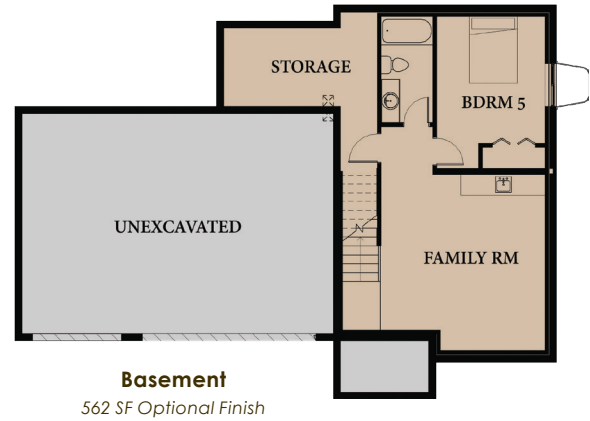

1,751 SF | 4 Bedroom | 2.5 Bath | 51' x 37'

To view a photo gallery of this plan scan the QR code with your smart phone.

12119 Stratford Dr, Ste B | Clive, IA 50325
515.309.0703 | info@groundbreakerhomes.com
www.GroundBreakerHomes.com