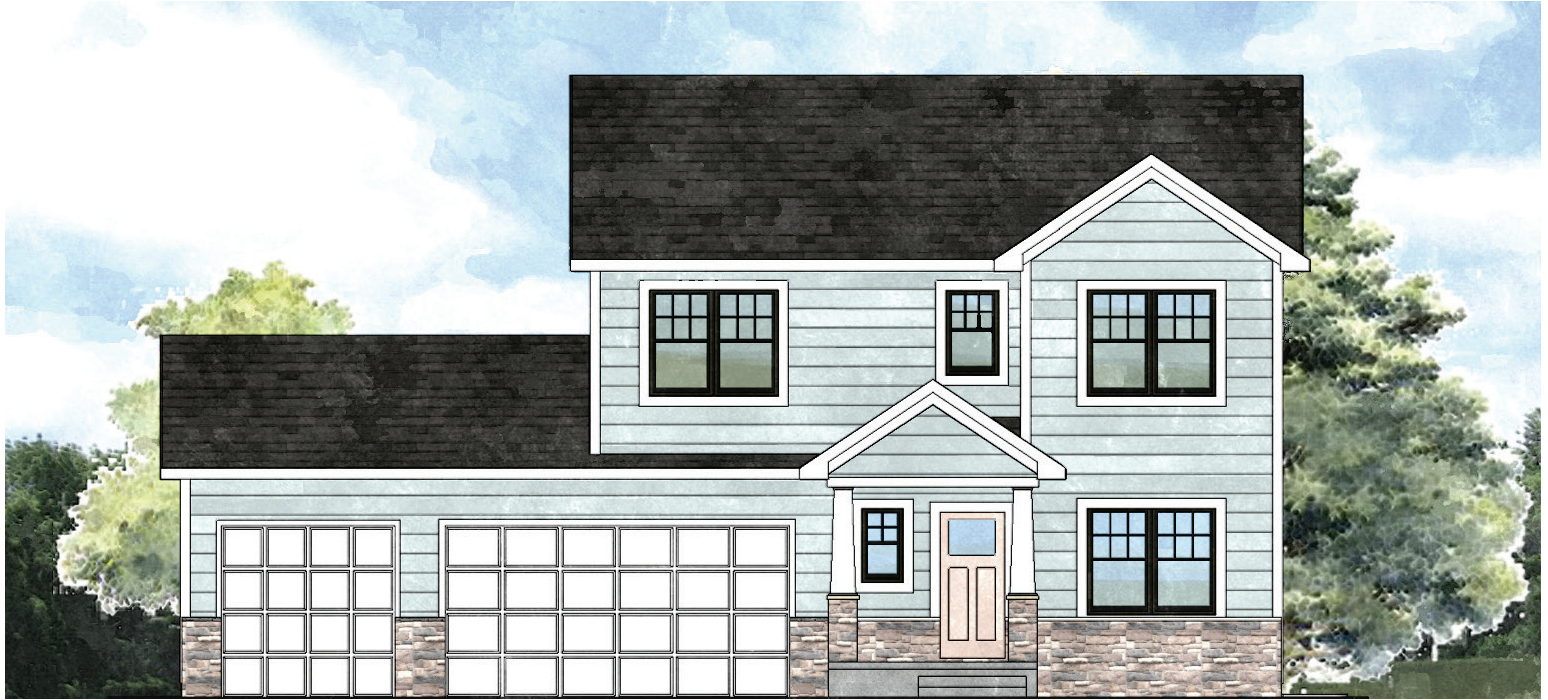

1,751 SF | 4 Bedroom | 2.5 Bath | 51' x 37'

To view a photo gallery of this plan scan the QR code with your smart phone.

12119 Stratford Dr, Ste B | Clive, IA 50325
515.309.0703 | info@groundbreakerhomes.com
www.GroundBreakerHomes.com