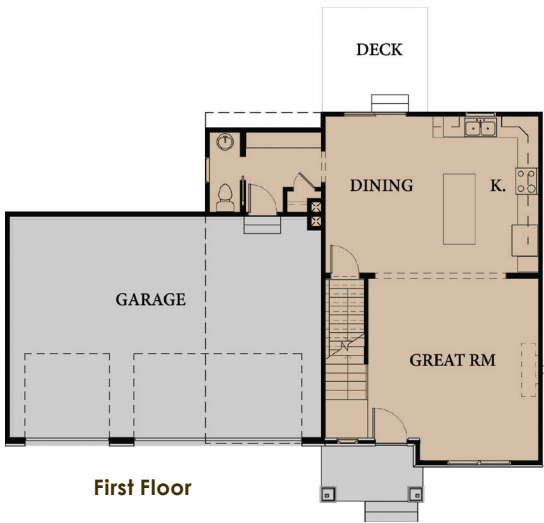

1,751 SF | 4 Bedroom | 2.5 Bath | 51' x 37'

To view a photo gallery of this plan scan the QR code with your smart phone.

12119 Stratford Dr, Ste B | Clive, IA 50325
515.309.0703 | info@groundbreakerhomes.com
www.GroundBreakerHomes.com